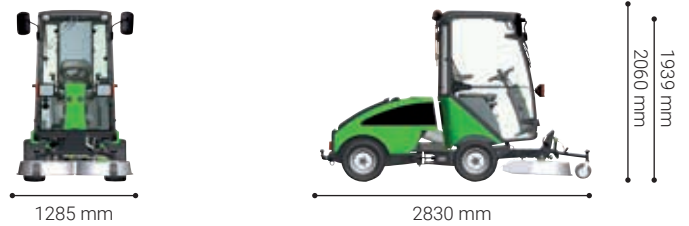

Rotary mower 1200 - City Ranger 2260

Standard equipment:

- Tilting for cleaning** The mower can tilt up and rest on two support wheels making cleaning easy.
- Floating function** After lifting the mower it quickly returns to the floating position.

Technical specifications

Dimensions		
Length	mm	2830
Width	mm	1285
Height with cabin / roll bar (ROPS)	mm	1939 / 2060
Storage dimensions		
Length	mm	1080
Width	mm	1285
Height	mm	580
Weight		
Weight (rotary mower)	kg	100
Performance		
Ground clearance below mower	mm	100
No. of mower blades	pcs.	2
Cutting speed (tip speed)	m/sec.	77
Cutting width	mm	1210
Adjustable cutting height	mm	30-70
Theoretical mowing area - rotary	m ² /h	15600
Theoretical mowing area - collection / mulch	m ² /h	12000
Max. recommended operating speed		
Rotary mower *	km/h	1-13
Collection mower *	km/h	1-10
Mulch mower (shorter grass) *	km/h	1-10
* Depends on grass and height		
Noise level		
Noise level - outside LwA (2000/14/EC)	dB(A)	105
CE certified according to EU directive		