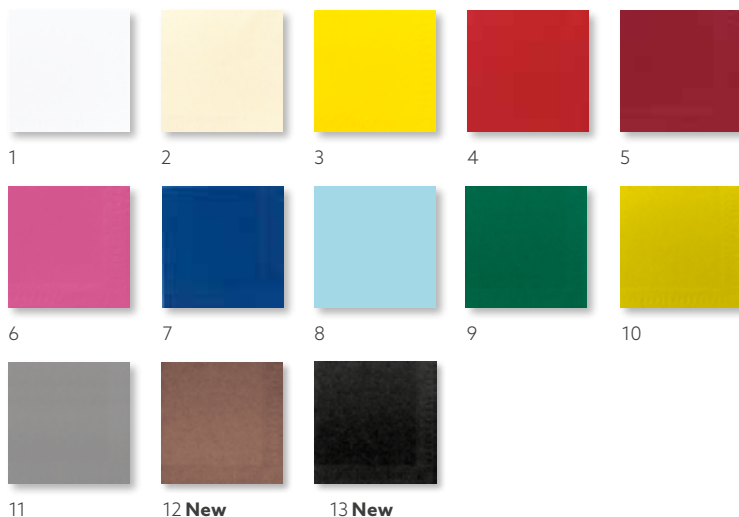

TISSUE NAPKINS UNICOLOUR, 24 X 24 CM, 3-PLY**

CU 732101 SKU 732103

1	104029	2 (20 PCS)	104029	6 (12 CU/SKU)	White
2	105747	4 (20 PCS)	105747	8 (12 CU/SKU)	Cream
3	104058	2 (20 PCS)	104058	6 (12 CU/SKU)	Yellow
4	104061	2 (20 PCS)	104061	6 (12 CU/SKU)	Red
5	104044	5 (20 PCS)	104044	9 (12 CU/SKU)	Bordeaux
6	165347	8 (20 PCS)	165347	2 (12 CU/SKU)	Fuchsia
7	104051	3 (20 PCS)	104051	7 (12 CU/SKU)	Dark blue
8	171354	7 (20 PCS)	171354	1 (12 CU/SKU)	Mint blue
9	104048	3 (20 PCS)	104048	7 (12 CU/SKU)	Dark green
10	148735	6 (20 PCS)	148735	0 (12 CU/SKU)	Kiwi
11	156622	8 (20 PCS)	156622	2 (12 CU/SKU)	Granite grey
12	173858	8 (20 PCS)	173858	2 (12 CU/SKU)	Chestnut
13	173856	4 (20 PCS)	173856	8 (12 CU/SKU)	Black

Napkins

* These products are FSC-certified

** These products are FSC-certified and Nordic Ecolabelled certified