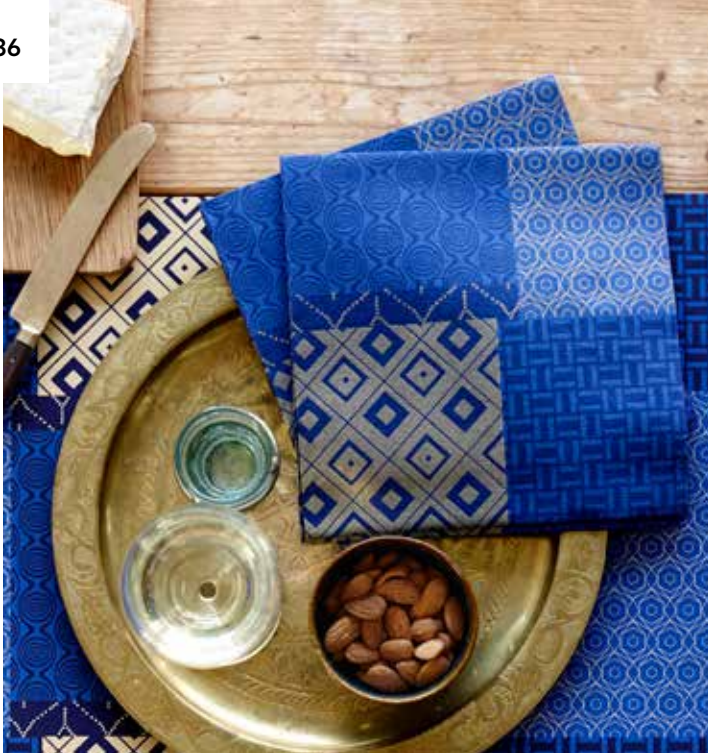

ENCHANTED AUTUMN

Outside golden leaves rustle in the wind; inside you cosy up with a blanket and a cup of tea in front of a crackling fire. Meanwhile, the kids rush around, getting ready for the scariest, most fun Halloween ever. What can compare to the heartwarming magic of autumn?