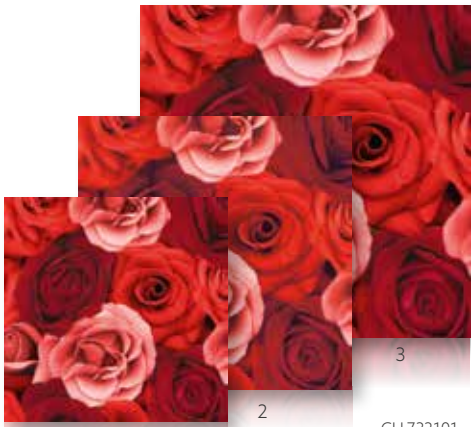

18

19

20

21

22

CU 732101      SKU 732103

- |   |        |            |        |               |  |
|---|--------|------------|--------|---------------|--|
| 1 | 173364 | 4 (20 PCS) | 173364 | 8 (12 CU/SKU) | Tissue Napkin, 24 x 24 cm, 3-ply, Elegant Lace Cranberry Red             |
| 2 | 173365 | 1 (20 PCS) | 173365 | 5 (12 CU/SKU) | Tissue Napkin, 33 x 33 cm, 3-ply, Elegant Lace Cranberry Red             |
| 3 | 171862 | 7 (20 PCS) | 171862 | 1 (12 CU/SKU) | Tissue Napkin, 24 x 24 cm, 3-ply, Elegant Lace Black                     |
| 4 | 171861 | 0 (20 PCS) | 171861 | 4 (12 CU/SKU) | Tissue Napkin, 33 x 33 cm, 3-ply, Elegant Lace Black                     |
| 5 | 171863 | 4 (1 PC)   | 171863 | 8 (8 CU/SKU)  | Dunicel® 3 in 1, 0,4 x 4,8 m, Elegant Lace Black, perforated every 40 cm |
| 6 | 173263 | 0 (20 PCS) | 173263 | 4 (12 CU/SKU) | Tissue Napkin, 33 x 33 cm, 3-ply, My Love                                |